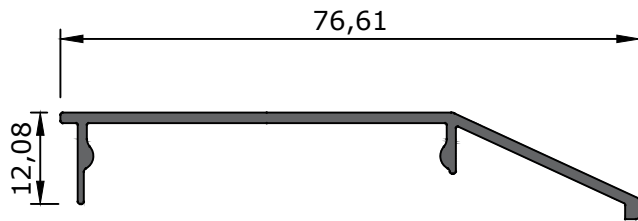

سیستم اسکای لایت بندینی

BS85

Profile Name	Profile Code	Weight (Kg/m)
Horizontal Profile	12001	1.060

Profile Name	Profile Code	Weight (Kg/m)
Vertical Profile	12002	1.265

Profile Name	Profile Code	Weight (Kg/m)
Pressure Profile	11201	0.368

Profile Name	Profile Code	Weight (Kg/m)
Pressure Profile	11204	0.552

Profile Name	Profile Code	Weight (Kg/m)
Cover Cap Profile	11206	0.276

Profile Name	Profile Code	Weight (Kg/m)
Cover Cap Profile	11207	0.342

Profile Name	Profile Code	Weight (Kg/m)
Cover Cap Profile	12206	0.368

Profile Name	Profile Code	Weight (Kg/m)
Glass Support	11231	0.220

Profile Name	Profile Code	Weight (Kg/m)
Single Toggle	11241	0.325

ACCESSORIES