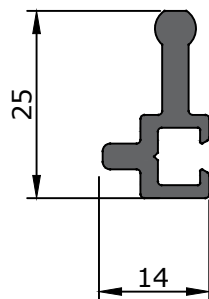

سیستم اسکای لایت بندینی

BS85

Profile Name	Profile Code	Weight (Kg/m)
Horizontal Profile	12001	1.060

Profile Name	Profile Code	Weight (Kg/m)
Vertical Profile	12002	1.265

Profile Name	Profile Code	Weight (Kg/m)
Pressure Profile	11201	0.368

Profile Name	Profile Code	Weight (Kg/m)
Pressure Profile	11204	0.552

Profile Name	Profile Code	Weight (Kg/m)
Cover Cap Profile	11206	0.276

Profile Name	Profile Code	Weight (Kg/m)
Cover Cap Profile	11207	0.342

Profile Name	Profile Code	Weight (Kg/m)
Cover Cap Profile	12206	0.368

Profile Name	Profile Code	Weight (Kg/m)
Glass Support	11231	0.220

Profile Name	Profile Code	Weight (Kg/m)
Single Toggle	11241	0.325

ACCESSORIES