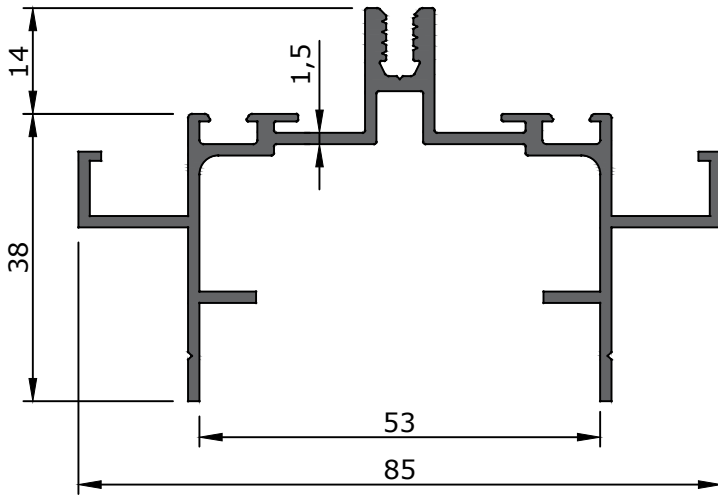

سیستم اسکای لایت بندینی

BS85

Profile Name	Profile Code	Weight (Kg/m)
Horizontal Profile	12001	1.060

Profile Name	Profile Code	Weight (Kg/m)
Vertical Profile	12002	1.265

Profile Name	Profile Code	Weight (Kg/m)
Pressure Profile	11201	0.368

Profile Name	Profile Code	Weight (Kg/m)
Pressure Profile	11204	0.552

Profile Name	Profile Code	Weight (Kg/m)
Cover Cap Profile	11206	0.276

Profile Name	Profile Code	Weight (Kg/m)
Cover Cap Profile	11207	0.342

Profile Name	Profile Code	Weight (Kg/m)
Cover Cap Profile	12206	0.368

Profile Name	Profile Code	Weight (Kg/m)
Glass Support	11231	0.220

Profile Name	Profile Code	Weight (Kg/m)
Single Toggle	11241	0.325

ACCESSORIES