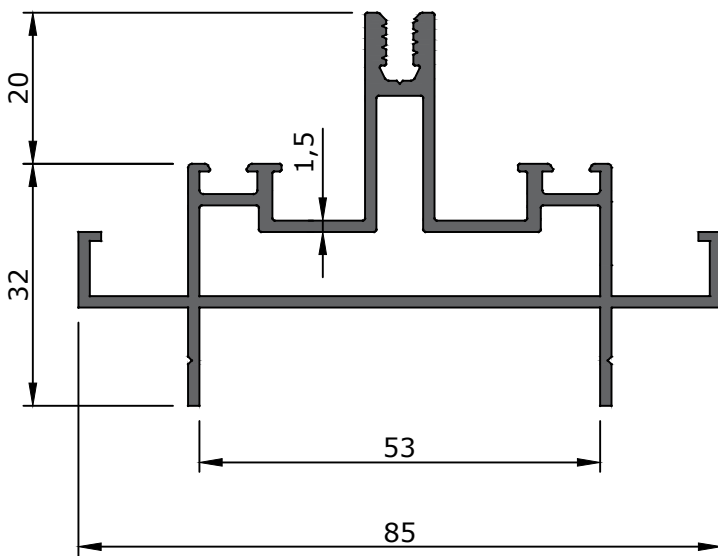

سیستم اسکای لایت بندینی

BS85

Profile Name	Profile Code	Weight (Kg/m)
Horizontal Profile	12001	1.060

Profile Name	Profile Code	Weight (Kg/m)
Vertical Profile	12002	1.265

Profile Name	Profile Code	Weight (Kg/m)
Pressure Profile	11201	0.368

Profile Name	Profile Code	Weight (Kg/m)
Pressure Profile	11204	0.552

Profile Name	Profile Code	Weight (Kg/m)
Cover Cap Profile	11206	0.276

Profile Name	Profile Code	Weight (Kg/m)
Cover Cap Profile	11207	0.342

Profile Name	Profile Code	Weight (Kg/m)
Cover Cap Profile	12206	0.368

Profile Name	Profile Code	Weight (Kg/m)
Glass Support	11231	0.220

Profile Name	Profile Code	Weight (Kg/m)
Single Toggle	11241	0.325

ACCESSORIES