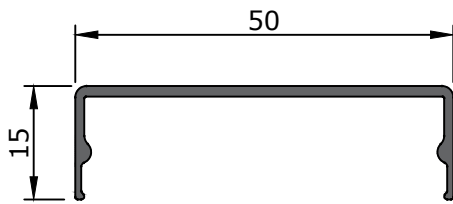

سیستم اسکای لایت بندینی

BS85

Profile Name	Profile Code	Weight (Kg/m)
Horizontal Profile	12001	1.060

Profile Name	Profile Code	Weight (Kg/m)
Vertical Profile	12002	1.265

Profile Name	Profile Code	Weight (Kg/m)
Pressure Profile	11201	0.368

Profile Name	Profile Code	Weight (Kg/m)
Pressure Profile	11204	0.552

Profile Name	Profile Code	Weight (Kg/m)
Cover Cap Profile	11206	0.276

Profile Name	Profile Code	Weight (Kg/m)
Cover Cap Profile	11207	0.342

Profile Name	Profile Code	Weight (Kg/m)
Cover Cap Profile	12206	0.368

Profile Name	Profile Code	Weight (Kg/m)
Glass Support	11231	0.220

Profile Name	Profile Code	Weight (Kg/m)
Single Toggle	11241	0.325

ACCESSORIES