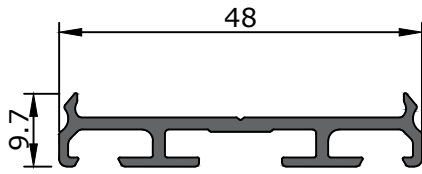

سیستم اسکای لایت بندینی

BS85

Profile Name	Profile Code	Weight (Kg/m)
Horizontal Profile	12001	1.060

Profile Name	Profile Code	Weight (Kg/m)
Vertical Profile	12002	1.265

Profile Name	Profile Code	Weight (Kg/m)
Pressure Profile	11201	0.368

Profile Name	Profile Code	Weight (Kg/m)
Pressure Profile	11204	0.552

Profile Name	Profile Code	Weight (Kg/m)
Cover Cap Profile	11206	0.276

Profile Name	Profile Code	Weight (Kg/m)
Cover Cap Profile	11207	0.342