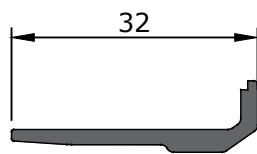

سیستم اسکای لایت بندینی

BS85

Profile Name	Profile Code	Weight (Kg/m)
Horizontal Profile	12001	1.060

Profile Name	Profile Code	Weight (Kg/m)
Vertical Profile	12002	1.265

Profile Name	Profile Code	Weight (Kg/m)
Pressure Profile	11201	0.368

Profile Name	Profile Code	Weight (Kg/m)
Pressure Profile	11204	0.552

Profile Name	Profile Code	Weight (Kg/m)
Cover Cap Profile	11206	0.276

Profile Name	Profile Code	Weight (Kg/m)
Cover Cap Profile	11207	0.342

Profile Name	Profile Code	Weight (Kg/m)
Cover Cap Profile	12206	0.368

Profile Name	Profile Code	Weight (Kg/m)
Glass Support	11231	0.220

Profile Name	Profile Code	Weight (Kg/m)
Single Toggle	11241	0.325

ACCESSORIES