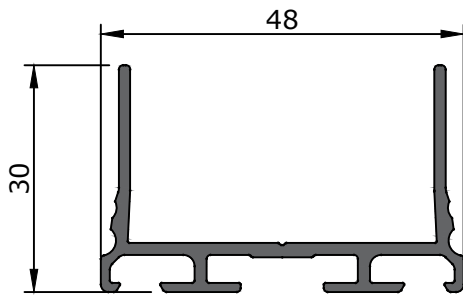

سیستم اسکای لایت بندینی

BS85

Profile Name	Profile Code	Weight (Kg/m)
Horizontal Profile	12001	1.060

Profile Name	Profile Code	Weight (Kg/m)
Vertical Profile	12002	1.265

Profile Name	Profile Code	Weight (Kg/m)
Pressure Profile	11201	0.368

Profile Name	Profile Code	Weight (Kg/m)
Pressure Profile	11204	0.552

Profile Name	Profile Code	Weight (Kg/m)
Cover Cap Profile	11206	0.276

Profile Name	Profile Code	Weight (Kg/m)
Cover Cap Profile	11207	0.342

Profile Name	Profile Code	Weight (Kg/m)
Cover Cap Profile	12206	0.368

Profile Name	Profile Code	Weight (Kg/m)
Glass Support	11231	0.220

Profile Name	Profile Code	Weight (Kg/m)
Single Toggle	11241	0.325

ACCESSORIES