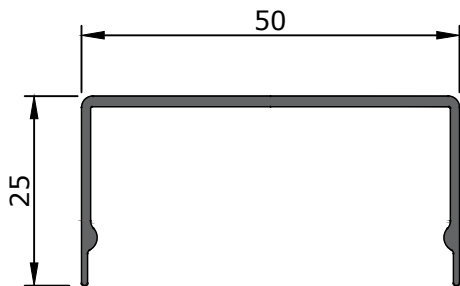

سیستم اسکای لایت بندینی

BS85

Profile Name	Profile Code	Weight (Kg/m)
Horizontal Profile	12001	1.060

Profile Name	Profile Code	Weight (Kg/m)
Vertical Profile	12002	1.265

Profile Name	Profile Code	Weight (Kg/m)
Pressure Profile	11201	0.368

Profile Name	Profile Code	Weight (Kg/m)
Pressure Profile	11204	0.552

Profile Name	Profile Code	Weight (Kg/m)
Cover Cap Profile	11206	0.276

Profile Name	Profile Code	Weight (Kg/m)
Cover Cap Profile	11207	0.342

Profile Name	Profile Code	Weight (Kg/m)
Cover Cap Profile	12206	0.368

Profile Name	Profile Code	Weight (Kg/m)
Glass Support	11231	0.220

Profile Name	Profile Code	Weight (Kg/m)
Single Toggle	11241	0.325

ACCESSORIES